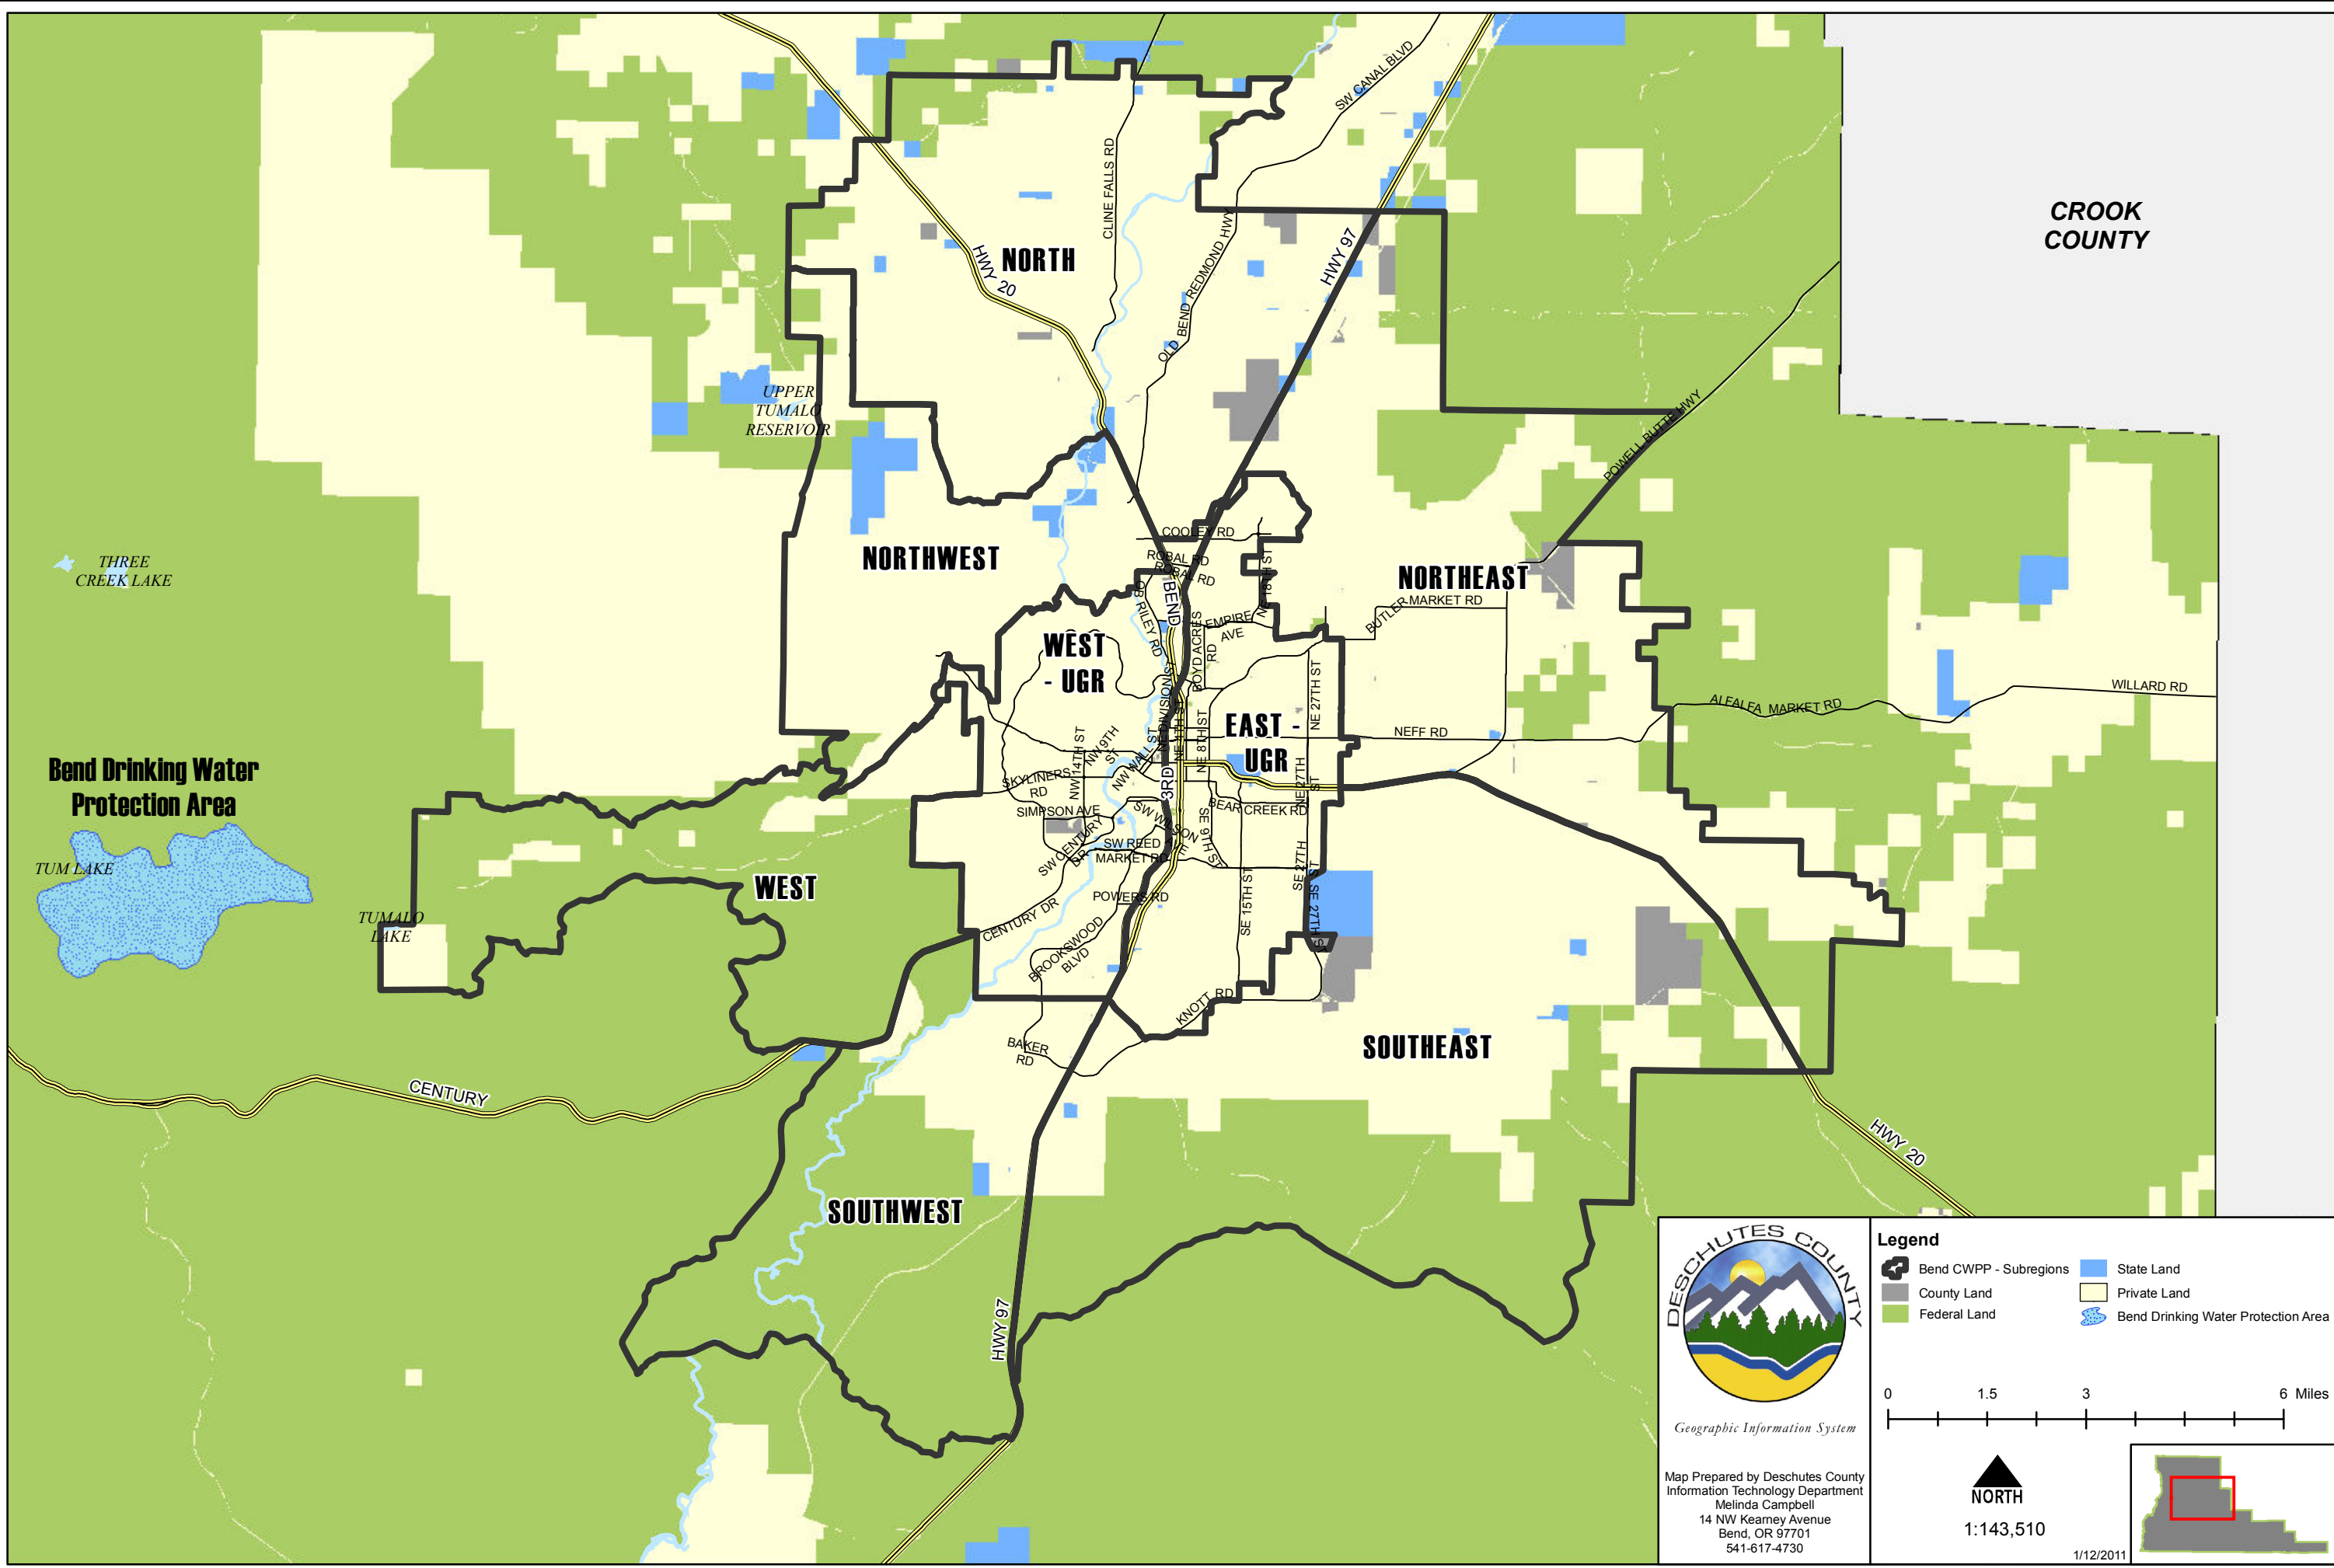

GREATER BEND CWPP BOUNDARY - LAND OWNERSHIP

CROOK COUNTY

Bend Drinking Water Protection Area

Geographic Information System

Map Prepared by Deschutes County
 Information Technology Department
 Melinda Campbell
 14 NW Kearney Avenue
 Bend, OR 97701
 541-617-4730

Legend

NORTH
1:143,510

1/12/2011