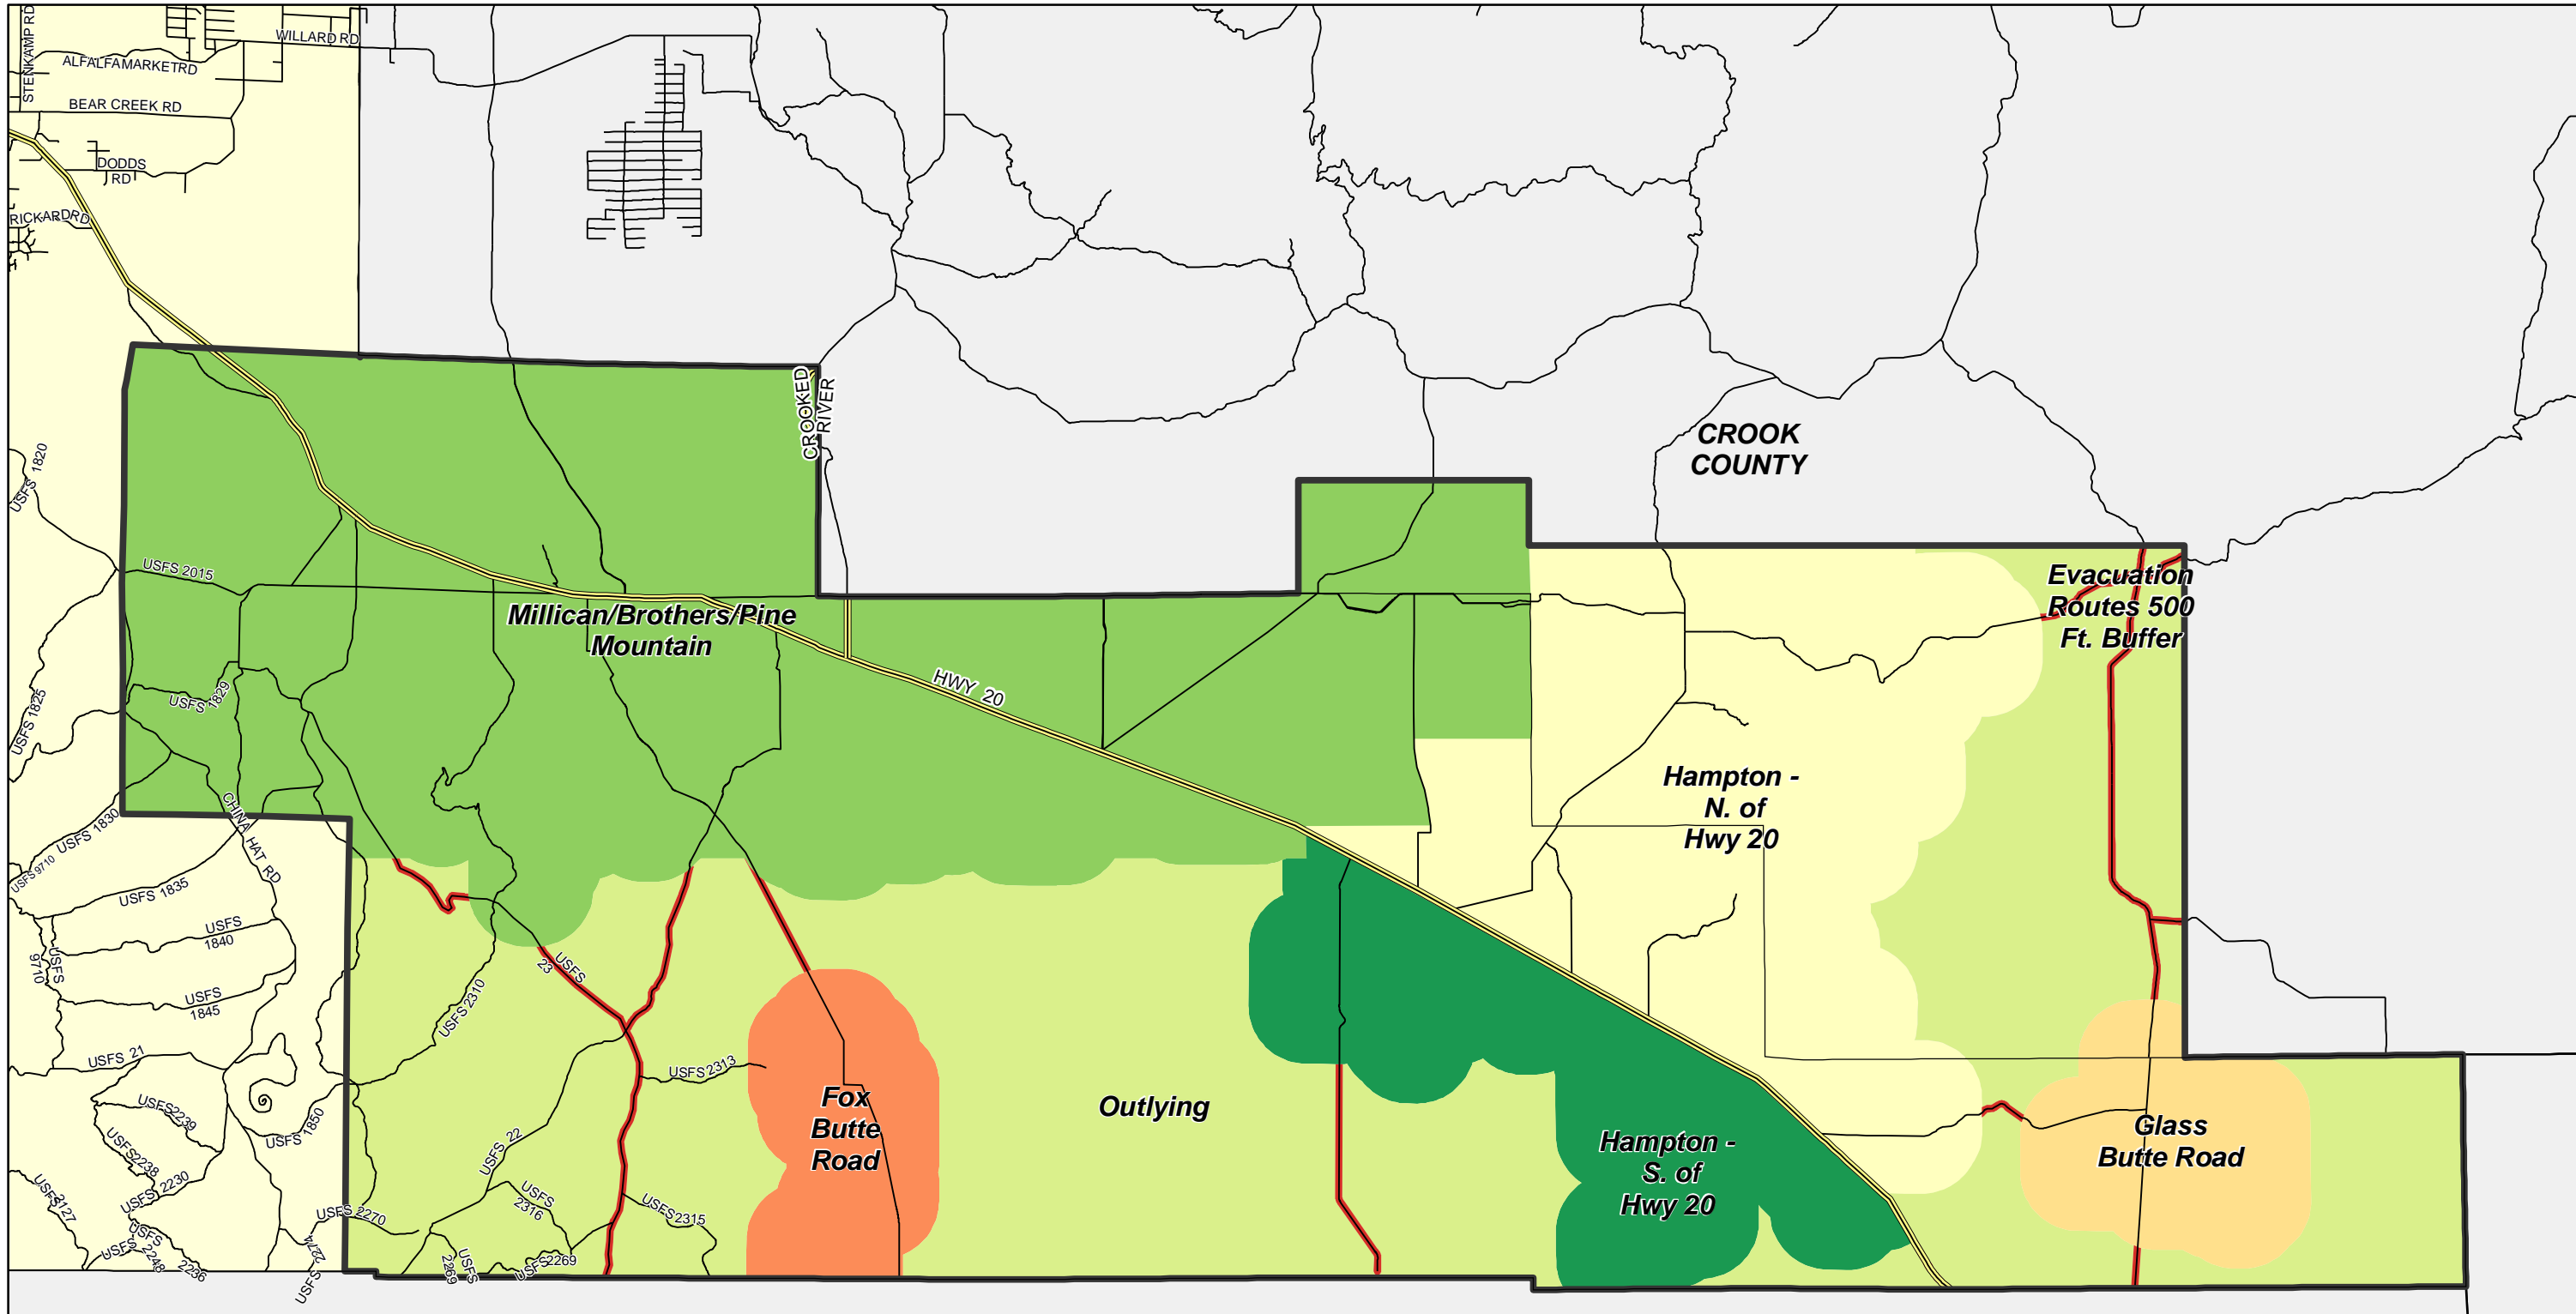

EAST COUNTY CWPP: BROTHERS, HAMPTON

Map Symbols

	Evacuation Routes 500 Ft. Buffer		Hampton - S. of Hwy 20
	Fox Butte Road		Millican/Brothers/Pine Mountain
	Glass Butte Road		Outlying
	Hampton - N. of Hwy 20		

1:270,000

10/30/2007

Map Prepared by Deschutes County
 Information Technology Department
 Melinda Fortner
 14 NW Kearney Avenue
 Bend, OR 97701
 541-617-4730

LAKE COUNTY

CROOK COUNTY

Millican/Brothers/Pine Mountain

Hampton - N. of Hwy 20

Evacuation Routes 500 Ft. Buffer

Outlying

Fox Butte Road

Hampton - S. of Hwy 20

Glass Butte Road